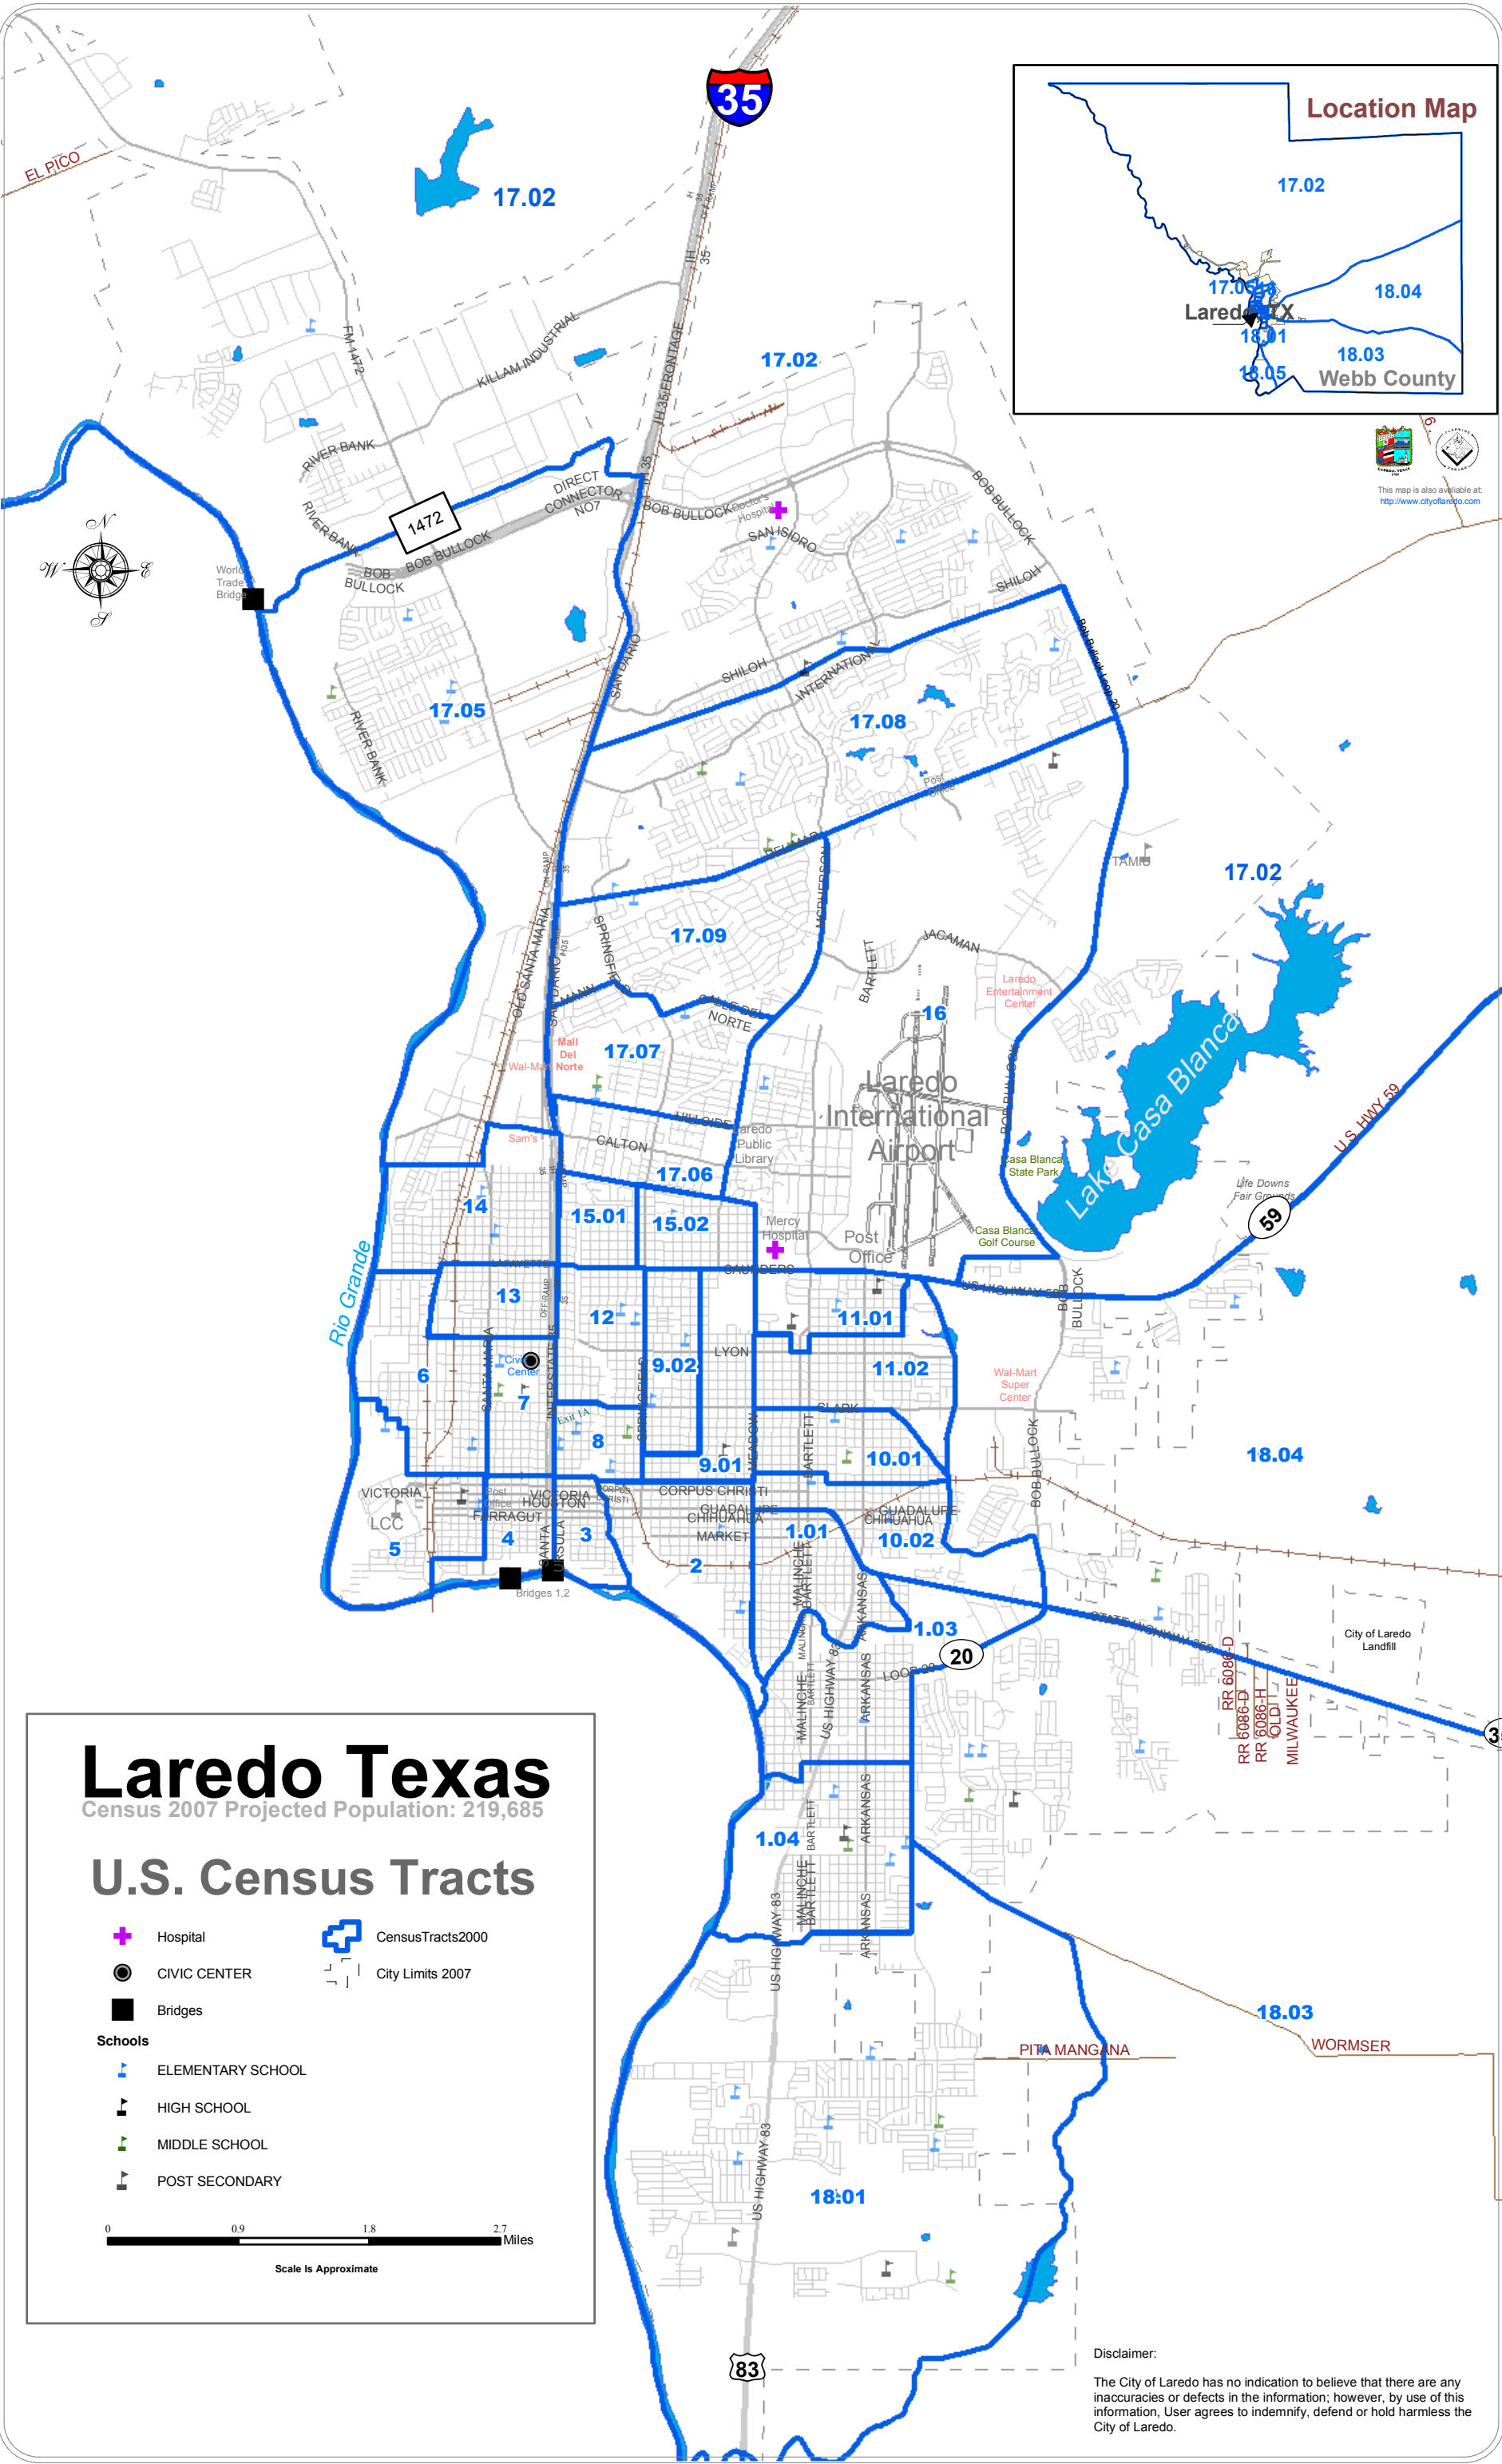

This map is also available at <http://www.cityoflaredo.com>

Laredo Texas

Census 2007 Projected Population: 219,685

U.S. Census Tracts

- Hospital
- CIVIC CENTER
- Bridges
- Schools**
 - ELEMENTARY SCHOOL
 - HIGH SCHOOL
 - MIDDLE SCHOOL
 - POST SECONDARY
- CensusTracts2000
- City Limits 2007

0 0.9 1.8 2.7 Miles
Scale Is Approximate

Disclaimer:
The City of Laredo has no indication to believe that there are any inaccuracies or defects in the information; however, by use of this information, User agrees to indemnify, defend or hold harmless the City of Laredo.