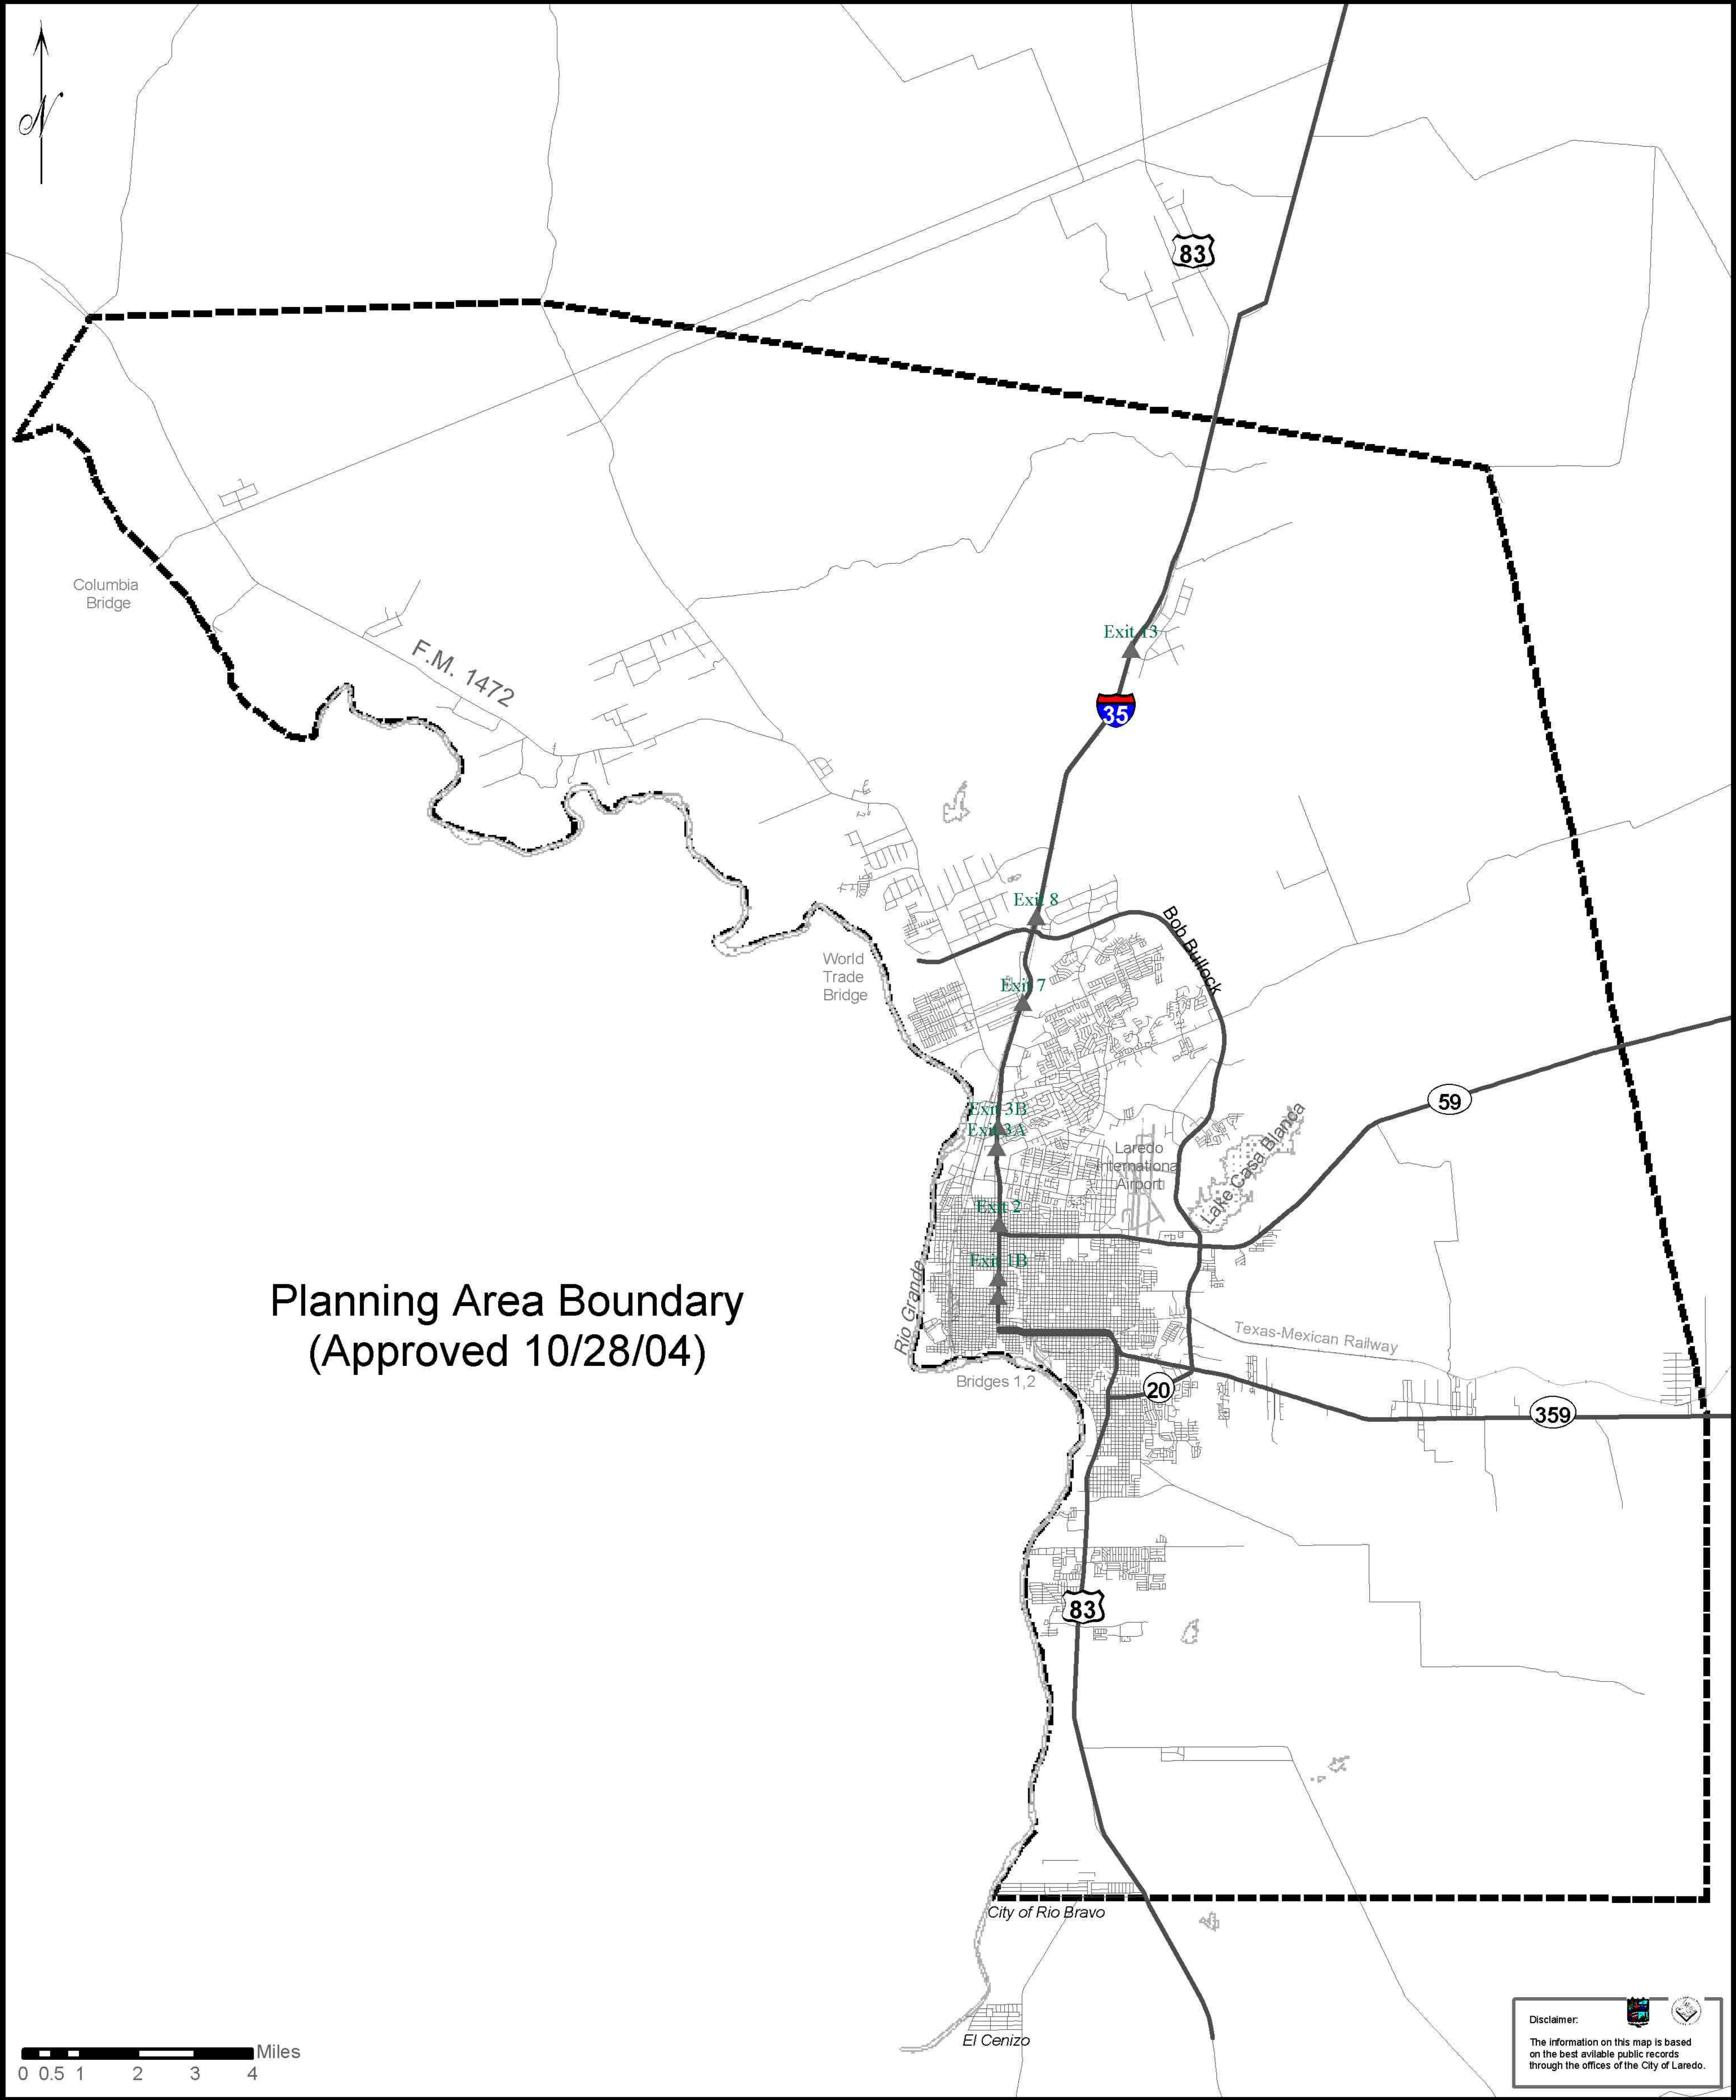

Laredo Metropolitan Planning Organization

Planning Area Boundary
(Approved 10/28/04)

Disclaimer:
The information on this map is based on the best available public records through the offices of the City of Laredo.