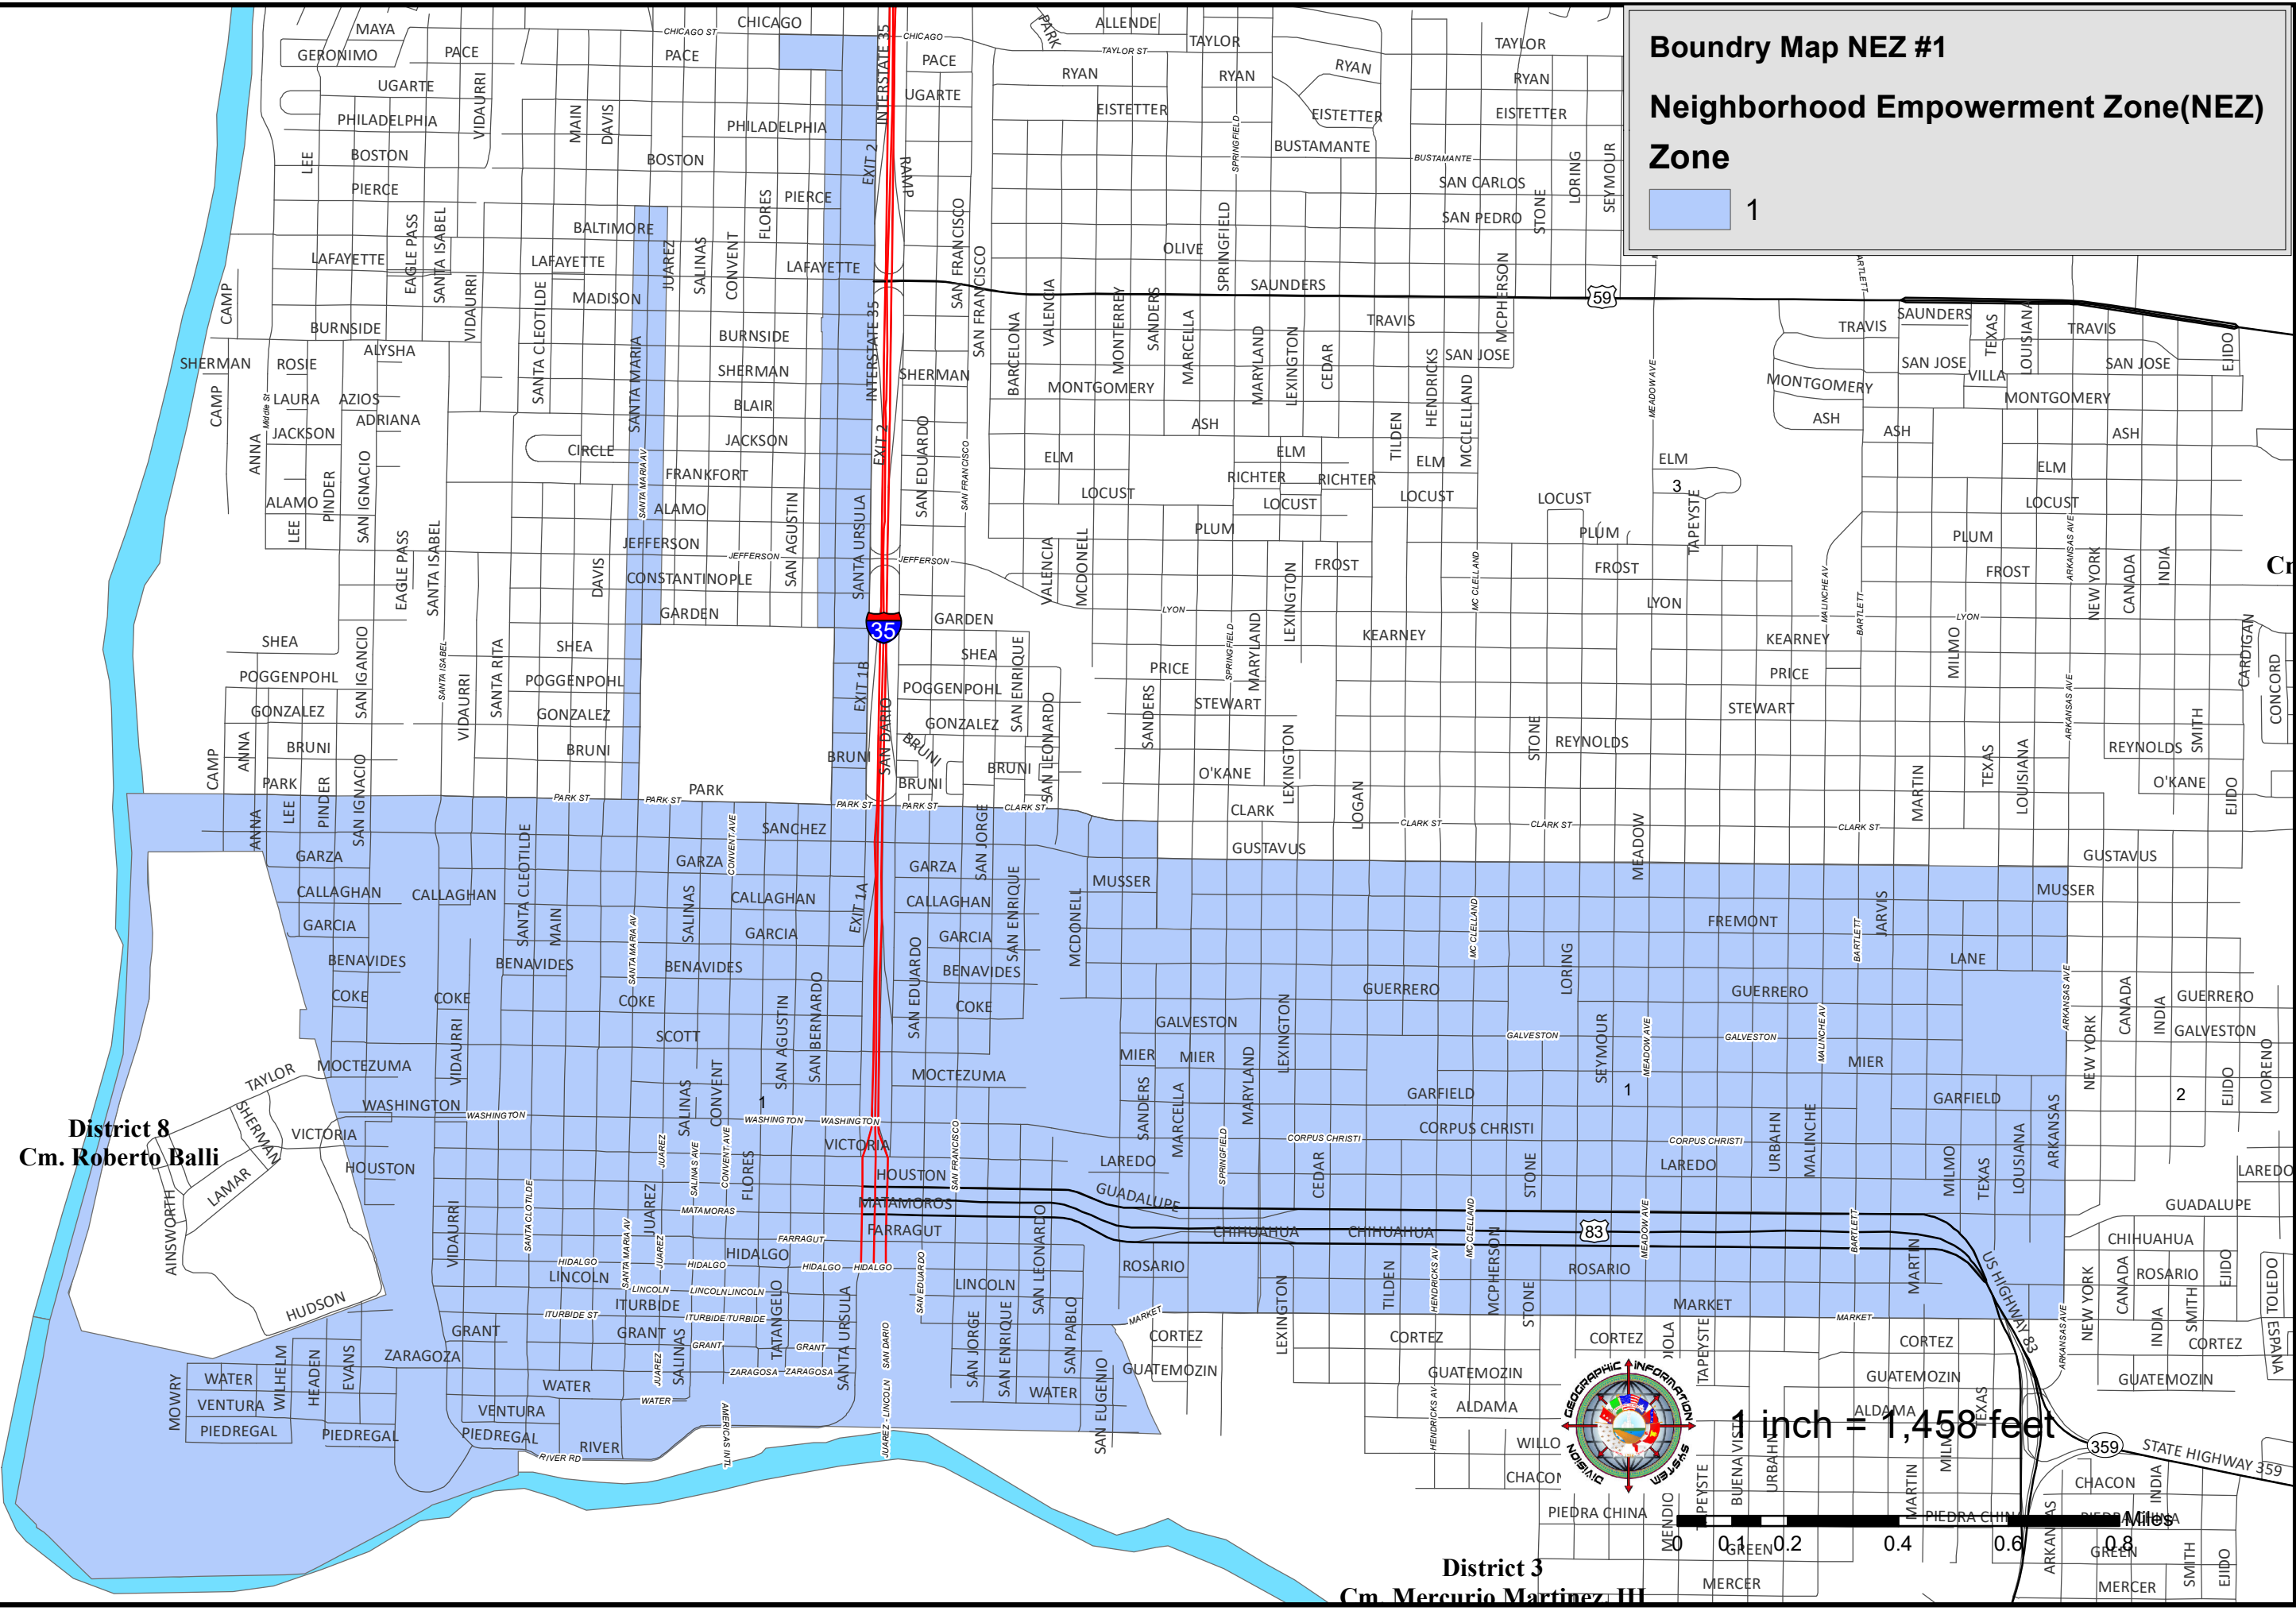

Boundry Map NEZ #1
Neighborhood Empowerment Zone(NEZ)
Zone
 1

District 8
Cm. Roberto Balli

District 3
Cm. Mercurio Martinez III

1 inch = 1,458 feet